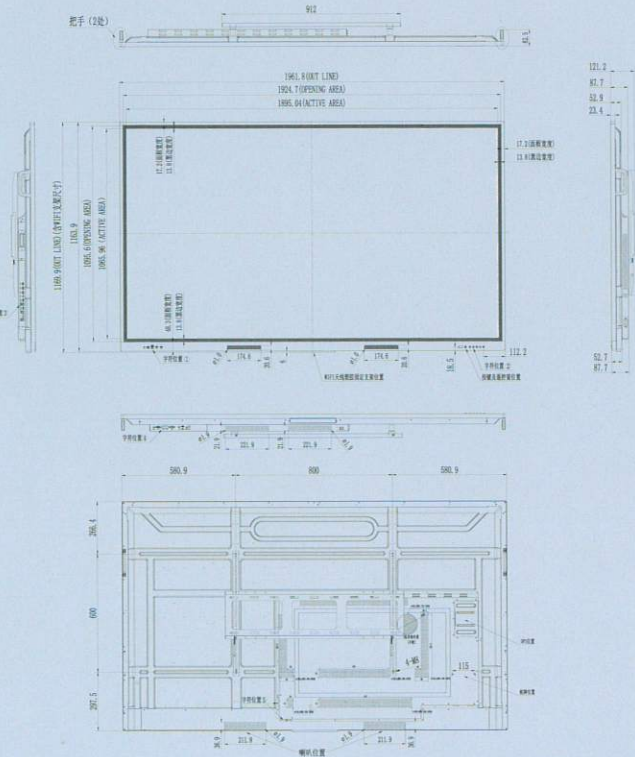

# SHARP

Be Original.

PN-SC751TE01

PN-SC861TE01